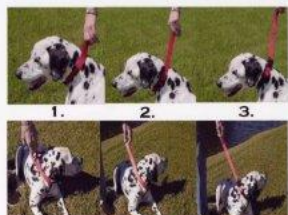

FIRST THE CO-LEASH® REGULAR
WAS BORN
THE FIRST COLLAR & LEASH COMBINED